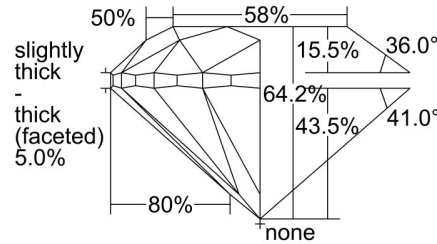

GIA DIAMOND GRADING REPORT

June 09, 2016
 GIA Report Number 1228871349
 Shape and Cutting Style Round Brilliant
 Measurements 6.26 - 6.30 x 4.03 mm

GRADING RESULTS

Carat Weight 1.01 carat
 Color Grade D
 Clarity Grade VS1
 Cut Grade Very Good

ADDITIONAL GRADING INFORMATION

Polish Excellent
 Symmetry Very Good
 Fluorescence None
 Inscription(s): GIA 1228871349
Comments: Additional pinpoints are not shown.

PROPORTIONS

Profile to actual proportions

CLARITY CHARACTERISTICS

KEY TO SYMBOLS*

- Crystal
- ⊗ Cloud
- ↘ Needle
- Pinpoint

* Red symbols denote internal characteristics (inclusions). Green or black symbols denote external characteristics (blemishes). Diagram is an approximate representation of the diamond, and symbols shown indicate type, position, and approximate size of clarity characteristics. All clarity characteristics may not be shown. Details of finish are not shown.