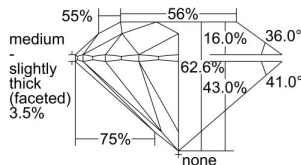

GIA®

FACSIMILE

GIA REPORT 7231418276

Verify this report at gia.edu

GIA DIAMOND DOSSIER®

August 09, 2016
GIA Report Number 7231418276
Shape and Cutting Style ..... Round Brilliant
Measurements ..... 5.06 - 5.09 x 3.18 mm

GRADING RESULTS

Carat Weight ..... 0.50 carat
Color Grade ..... E
Clarity Grade S11
Cut Grade ..... Excellent

ADDITIONAL GRADING INFORMATION

Polish ..... Excellent
Symmetry ..... Very Good
Fluorescence ..... None
Clarity Characteristics ..... Feather
Inscription(s): GIA 7231418276

PROPORTIONS

Profile to actual proportions

GRADING SCALES

GIA COLOR SCALE

COLOURLESS	D
	E
	F
	G
	H
	I
	J
NEAR COLOURLESS	K
	L
Faint	M
	N
	O
	P
	R
	S
	T
	U
	V
	W
	X
	Y
Light	Z

GIA CLARITY SCALE

VERY VERY SLIGHTLY INCLUDED	FLAWLESS
	INTERNALLY FLAWLESS
VERY SLIGHTLY INCLUDED	VVS₁
	VVS₂
SLIGHTLY INCLUDED	VS₁
	VS₂
INCLUDED	SI₁
	SI₂
	I₁
	I₂
	I₃

GIA CUT SCALE

EXCELLENT
VERY GOOD
GOOD
FAIR
POOR