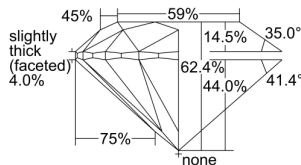

GIA®

FACSIMILE

GIA DIAMOND DOSSIER®

August 09, 2016
GIA Report Number 2238420381
Shape and Cutting Style ..... Round Brilliant
Measurements ..... 6.14 - 6.17 x 3.84 mm

GRADING RESULTS

Carat Weight ..... 0.90 carat
Color Grade ..... G
Clarity Grade VS1
Cut Grade ..... Excellent

ADDITIONAL GRADING INFORMATION

Polish ..... Excellent
Symmetry ..... Excellent
Fluorescence ..... None
Clarity Characteristics..... Feather, Cloud, Pinpoint
Inscription(s): GIA 2238420381

GIA REPORT 2238420381

Verify this report at gia.edu

PROPORTIONS

Profile to actual proportions

GRADING SCALES

GIA COLOR SCALE

COLORLESS	D
	E
	F
	G
	H
	I
NEAR COLORLESS	J
	K
	L
FAIN	M
	N
	O
	P
	Q
VERY LIGHT	R
	S
	T
	U
	V
	W
	X
	Y
LIGHT	Z

GIA CLARITY SCALE

FLAWLESS	INTERNAL FLAWLESS	
		FLAWLESS
VERY VERY SLIGHTLY INCLUDED	VVS₁	
	VVS₂	
VERY SLIGHTLY INCLUDED	VS₁	
	VS₂	
SLIGHTLY INCLUDED	SI₁	
	SI₂	
INCLUDED	I₁	
	I₂	
	I₃	

GIA CUT SCALE

EXCELLENT
VERY GOOD
GOOD
FAIR
POOR