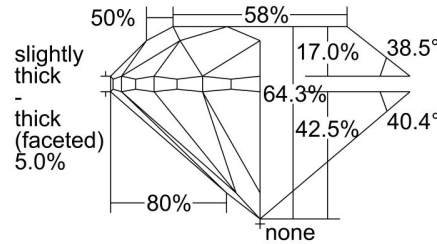

GIA DIAMOND GRADING REPORT

August 03, 2016
 GIA Report Number 1172776539
 Shape and Cutting Style Round Brilliant
 Measurements 6.25 - 6.28 x 4.03 mm

GRADING RESULTS

Carat Weight 1.02 carat
 Color Grade D
 Clarity Grade VS2
 Cut Grade Good

ADDITIONAL GRADING INFORMATION

Polish Excellent
 Symmetry Excellent
 Fluorescence None

Inscription(s): GIA 1172776539

Comments: Clouds are not shown. Pinpoints are not shown.

PROPORTIONS

Profile to actual proportions

CLARITY CHARACTERISTICS

KEY TO SYMBOLS*

- Crystal
- ~ Feather

* Red symbols denote internal characteristics (inclusions). Green or black symbols denote external characteristics (blemishes). Diagram is an approximate representation of the diamond, and symbols shown indicate type, position, and approximate size of clarity characteristics. All clarity characteristics may not be shown. Details of finish are not shown.