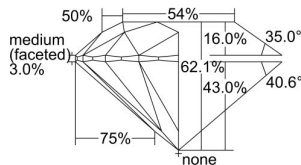

GIA®

FACSIMILE

GIA REPORT 2234340584

Verify this report at gia.edu

GIA DIAMOND DOSSIER®

July 29, 2016
GIA Report Number 2234340584
Shape and Cutting Style ..... Round Brilliant
Measurements ..... 5.99 - 6.01 x 3.72 mm

GRADING RESULTS

Carat Weight ..... 0.81 carat
Color Grade ..... D
Clarity Grade S11
Cut Grade ..... Excellent

ADDITIONAL GRADING INFORMATION

Polish ..... Excellent
Symmetry ..... Excellent
Fluorescence ..... Faint
Clarity Characteristics..... Crystal, Cloud, Feather
Inscription(s): GIA 2234340584

PROPORTIONS

Profile to actual proportions

GRADING SCALES

GIA COLOR SCALE	GIA CLARITY SCALE	GIA CUT SCALE	
D	FLAWLESS	EXCELLENT	
E	INTERNALLY FLAWLESS		
F		VVS₁	VERY GOOD
G	VVS₂		
H	VS₁	GOOD	
I	VS₂		
J	S1₁	FAIR	
K	S1₂		
L	I₁	POOR	
M	I₂		
N	I₃		
O			
P			
Q			
R			
S			
T			
U			
V			
W			
X			
Y			
Z