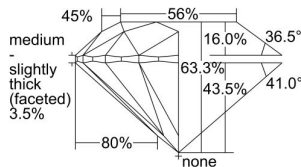

GIA®

FACSIMILE

GIA REPORT 7238618455

Verify this report at gia.edu

GIA DIAMOND DOSSIER®

September 01, 2016
GIA Report Number 7238618455
Shape and Cutting Style ..... Round Brilliant
Measurements ..... 4.65 - 4.70 x 2.96 mm

GRADING RESULTS

Carat Weight ..... 0.40 carat
Color Grade ..... E
Clarity Grade VS1
Cut Grade ..... Excellent

ADDITIONAL GRADING INFORMATION

Polish ..... Excellent
Symmetry ..... Very Good
Fluorescence ..... None
Clarity Characteristics..... Cloud, Feather, Indented Natural
Inscription(s): GIA 7238618455

PROPORTIONS

Profile to actual proportions

GRADING SCALES

GIA COLOR SCALE

COLORLESS	D
	E
	F
	G
	H
	I
	J
NEAR COLORLESS	K
	L
Faint	M
	N
	O
	P
	Q
	R
	S
	T
	U
	V
	W
	X
	Y
Light	Z

GIA CLARITY SCALE

FLAWLESS	INTERNAL FLAWLESS	
		FLAWLESS
VERY VERY SLIGHTLY INCLUDED	VVS₁	
	VVS₂	
VERY SLIGHTLY INCLUDED	VS₁	
	VS₂	
SLIGHTLY INCLUDED	SI₁	
	SI₂	
INCLUDED	I₁	
	I₂	
	I₃	

GIA CUT SCALE

EXCELLENT
VERY GOOD
GOOD
FAIR
POOR