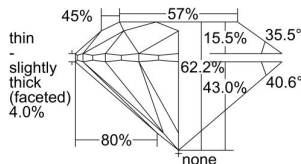

GIA®

FACSIMILE

GIA REPORT 6232095201

Verify this report at gia.edu

GIA DIAMOND DOSSIER®

July 01, 2016
GIA Report Number 6232095201
Shape and Cutting Style ..... Round Brilliant
Measurements ..... 5.64 - 5.67 x 3.51 mm

GRADING RESULTS

Carat Weight ..... 0.70 carat
Color Grade ..... H
Clarity Grade VVS1
Cut Grade ..... Excellent

ADDITIONAL GRADING INFORMATION

Polish ..... Excellent
Symmetry ..... Very Good
Fluorescence ..... Strong Blue
Clarity Characteristics..... Pinpoint, Feather, Indented Natural,
Surface Graining

Inscription(s): GIA 6232095201

PROPORTIONS

Profile to actual proportions