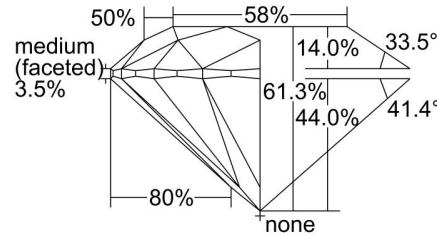

GIA DIAMOND GRADING REPORT

August 11, 2016
 GIA Report Number 6232419795
 Shape and Cutting Style Round Brilliant
 Measurements 6.48 - 6.51 x 3.98 mm

GRADING RESULTS

Carat Weight 1.02 carat
 Color Grade G
 Clarity Grade SI2
 Cut Grade Excellent

PROPORTIONS

Profile to actual proportions

CLARITY CHARACTERISTICS

KEY TO SYMBOLS*

- Twinning Wisp
- Indented Natural
- Feather
- Cloud
- Needle

* Red symbols denote internal characteristics (inclusions). Green or black symbols denote external characteristics (blemishes). Diagram is an approximate representation of the diamond, and symbols shown indicate type, position, and approximate size of clarity characteristics. All clarity characteristics may not be shown. Details of finish are not shown.