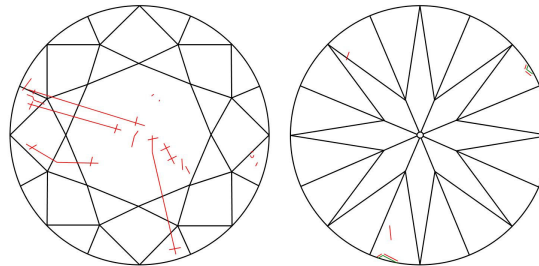

GIA DIAMOND GRADING REPORT

August 11, 2016
 GIA Report Number 6232419795
 Shape and Cutting Style Round Brilliant
 Measurements 6.48 - 6.51 x 3.98 mm

GRADING RESULTS

Carat Weight 1.02 carat
 Color Grade G
 Clarity Grade SI2
 Cut Grade Excellent

PROPORTIONS

Profile to actual proportions

CLARITY CHARACTERISTICS

KEY TO SYMBOLS*

- Twinning Wisp
- Indented Natural
- Feather
- Cloud
- Needle

* Red symbols denote internal characteristics (inclusions). Green or black symbols denote external characteristics (blemishes). Diagram is an approximate representation of the diamond, and symbols shown indicate type, position, and approximate size of clarity characteristics. All clarity characteristics may not be shown. Details of finish are not shown.