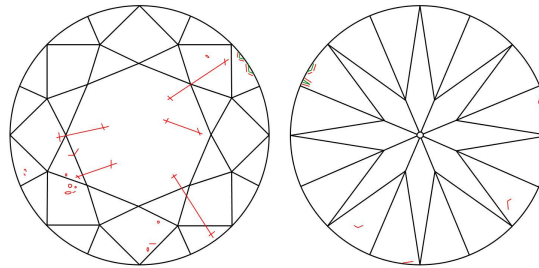

GIA DIAMOND GRADING REPORT

 August 26, 2016
 GIA Report Number 5233521375
 Shape and Cutting Style Round Brilliant
 Measurements 7.91 - 7.95 x 5.09 mm

GRADING RESULTS

 Carat Weight 2.01 carat
 Color Grade D
 Clarity Grade SI1
 Cut Grade Very Good

ADDITIONAL GRADING INFORMATION

 Polish Very Good
 Symmetry Excellent
 Fluorescence Medium Blue
 Inscription(s): GIA 5233521375

Comments: Additional twinning wisps, additional clouds, pinpoints, internal graining and surface graining are not shown.

PROPORTIONS

Profile to actual proportions

CLARITY CHARACTERISTICS

KEY TO SYMBOLS*

-  Twinning Wisp
-  Needle
-  Cloud
-  Indented Natural
-  Crystal
-  Feather

* Red symbols denote internal characteristics (inclusions). Green or black symbols denote external characteristics (blemishes). Diagram is an approximate representation of the diamond, and symbols shown indicate type, position, and approximate size of clarity characteristics. All clarity characteristics may not be shown. Details of finish are not shown.