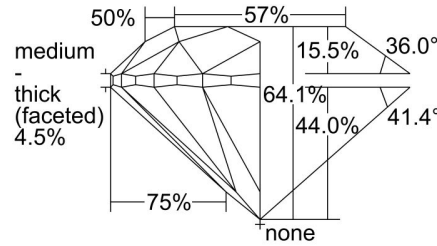

GIA DIAMOND GRADING REPORT

 August 26, 2016
 GIA Report Number 5233521375
 Shape and Cutting Style Round Brilliant
 Measurements 7.91 - 7.95 x 5.09 mm

GRADING RESULTS

 Carat Weight 2.01 carat
 Color Grade D
 Clarity Grade SI1
 Cut Grade Very Good

PROPORTIONS

Profile to actual proportions

CLARITY CHARACTERISTICS

KEY TO SYMBOLS*

-  Twinning Wisp
-  Needle
-  Cloud
-  Indented Natural
-  Crystal
-  Feather

* Red symbols denote internal characteristics (inclusions). Green or black symbols denote external characteristics (blemishes). Diagram is an approximate representation of the diamond, and symbols shown indicate type, position, and approximate size of clarity characteristics. All clarity characteristics may not be shown. Details of finish are not shown.