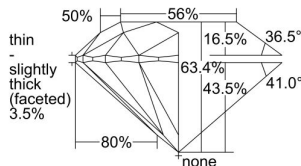

GIA®

FACSIMILE

GIA REPORT

7236493314

Verify this report at gia.edu

GIA DIAMOND DOSSIER®

August 18, 2016
GIA Report Number 7236493314
Shape and Cutting Style ..... Round Brilliant
Measurements ..... 6.10 - 6.16 x 3.88 mm

GRADING RESULTS

Carat Weight ..... 0.90 carat
Color Grade ..... G
Clarity Grade VS2
Cut Grade ..... Excellent

ADDITIONAL GRADING INFORMATION

Polish ..... Excellent
Symmetry ..... Excellent
Fluorescence ..... Faint
Clarity Characteristics ..... Crystal, Cloud
Inscription(s): GIA 7236493314

PROPORTIONS

Profile to actual proportions