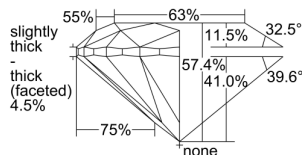

GIA®

FACSIMILE

GIA REPORT 6235631553

Verify this report at gia.edu

GIA DIAMOND DOSSIER®

September 01, 2016
GIA Report Number 6235631553
Shape and Cutting Style ..... Round Brilliant
Measurements ..... 5.74 - 5.79 x 3.31 mm

GRADING RESULTS

Carat Weight ..... 0.70 carat
Color Grade ..... F
Clarity Grade VS1
Cut Grade ..... Good

ADDITIONAL GRADING INFORMATION

Polish ..... Excellent
Symmetry ..... Good
Fluorescence ..... None
Clarity Characteristics ..... Feather, Pinpoint
Inscription(s): GIA 6235631553

PROPORTIONS

Profile to actual proportions