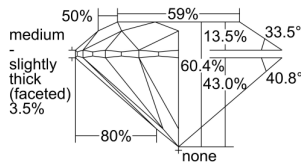

GIA®

FACSIMILE

GIA REPORT 2237159153

Verify this report at gia.edu

GIA DIAMOND DOSSIER®

July 08, 2016
GIA Report Number 2237159153
Shape and Cutting Style ..... Round Brilliant
Measurements ..... 3.85 - 3.87 x 2.33 mm

GRADING RESULTS

Carat Weight ..... 0.21 carat
Color Grade ..... E
Clarity Grade VS1
Cut Grade ..... Excellent

ADDITIONAL GRADING INFORMATION

Polish ..... Excellent
Symmetry ..... Excellent
Fluorescence ..... None
Clarity Characteristics ..... Feather, Cloud, Pinpoint
Inscription(s): GIA 2237159153

PROPORTIONS

Profile to actual proportions

GRADING SCALES

GIA COLOR SCALE	GIA CLARITY SCALE	GIA CUT SCALE	
D	FLAWLESS	EXCELLENT	
E	INTERNALLY FLAWLESS		
F		VVS₁	VERY GOOD
G	VVS₂		
H	VS₁	GOOD	
I	VS₂		
J	SI₁	FAIR	
K	SI₂		
L	I₁	POOR	
M			
N			
O	I₂		
P			
Q			
R	I₃		
S			
T			
U			
V			
W			
X			
Y			
Z