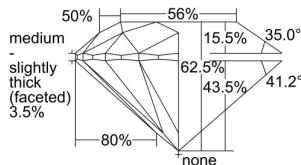

GIA®

FACSIMILE

GIA REPORT 6231177996

Verify this report at gia.edu

GIA DIAMOND DOSSIER®

July 14, 2016
GIA Report Number 6231177996
Shape and Cutting Style ..... Round Brilliant
Measurements ..... 3.69 - 3.70 x 2.31 mm

GRADING RESULTS

Carat Weight ..... 0.19 carat
Color Grade ..... D
Clarity Grade VS1
Cut Grade ..... Excellent

ADDITIONAL GRADING INFORMATION

Polish ..... Excellent
Symmetry ..... Excellent
Fluorescence ..... None
Clarity Characteristics ..... Cloud, Needle
Inscription(s): GIA 6231177996

PROPORTIONS

Profile to actual proportions