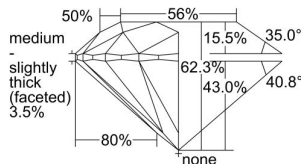

GIA®

FACSIMILE

GIA REPORT 6235462941

Verify this report at gia.edu

GIA DIAMOND DOSSIER®

August 12, 2016
GIA Report Number 6235462941
Shape and Cutting Style ..... Round Brilliant
Measurements ..... 3.76 - 3.77 x 2.35 mm

GRADING RESULTS

Carat Weight ..... 0.20 carat
Color Grade ..... E
Clarity Grade VS1
Cut Grade ..... Excellent

ADDITIONAL GRADING INFORMATION

Polish ..... Excellent
Symmetry ..... Excellent
Fluorescence ..... None
Clarity Characteristics ..... Cloud, Pinpoint
Inscription(s): GIA 6235462941

PROPORTIONS

Profile to actual proportions

GRADING SCALES

GIA COLOR SCALE

COLORLESS	D
	E
	F
	G
	H
	I
	J
NEAR COLORLESS	K
	L
Faint	M
	N
	O
	P
Very Light	Q
	R
	S
	T
	U
	V
Light	W
	X
	Y
	Z

GIA CLARITY SCALE

FLAWLESS	VERY VERY SLIGHTLY INCLUDED	VVS₁	
			VVS₂
INTERNALLY FLAWLESS	VERY SLIGHTLY INCLUDED	VS₁	
		VS₂	
SLIGHTLY INCLUDED	SLIGHTLY INCLUDED	SI₁	
		SI₂	
INCLUDED	INCLUDED	I₁	
		I₂	
		I₃	

GIA CUT SCALE

EXCELLENT	VERY GOOD	GOOD	FAIR	POOR