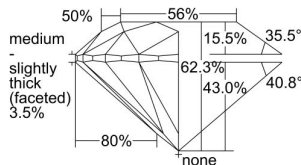

GIA®

FACSIMILE

GIA REPORT 2227234869

Verify this report at gia.edu

GIA DIAMOND DOSSIER®

March 30, 2016
GIA Report Number 2227234869
Shape and Cutting Style ..... Round Brilliant
Measurements ..... 4.45 - 4.47 x 2.78 mm

GRADING RESULTS

Carat Weight ..... 0.34 carat
Color Grade ..... D
Clarity Grade VVS2
Cut Grade ..... Excellent

ADDITIONAL GRADING INFORMATION

Polish ..... Excellent
Symmetry ..... Excellent
Fluorescence ..... None
Clarity Characteristics ..... Cloud, Pinpoint
Inscription(s): GIA 2227234869

PROPORTIONS

Profile to actual proportions

GRADING SCALES

GIA COLOR SCALE

COLORLESS	D
	E
	F
	G
	H
	I
	J
NEAR COLORLESS	K
	L
Faint	M
	N
	O
	P
	Q
	R
	S
	T
	U
	V
	W
	X
	Y
Light	Z

GIA CLARITY SCALE

FLAWLESS	VERY VERY SLIGHTLY INCLUDED	VVS₁	
			VVS₂
INTERNALLY FLAWLESS	VERY SLIGHTLY INCLUDED	VS₁	
		VS₂	
SLIGHTLY INCLUDED	SLIGHTLY INCLUDED	SI₁	
		SI₂	
INCLUDED	INCLUDED	I₁	
		I₂	
		I₃	

GIA CUT SCALE

EXCELLENT	VERY GOOD	GOOD	FAIR	POOR