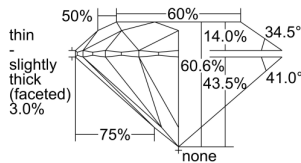

GIA®

FACSIMILE

GIA REPORT 7238311777

Verify this report at gia.edu

GIA DIAMOND DOSSIER®

July 29, 2016
GIA Report Number 7238311777
Shape and Cutting Style ..... Round Brilliant
Measurements ..... 4.21 - 4.23 x 2.55 mm

GRADING RESULTS

Carat Weight ..... 0.27 carat
Color Grade ..... E
Clarity Grade VS1
Cut Grade ..... Excellent

ADDITIONAL GRADING INFORMATION

Polish ..... Excellent
Symmetry ..... Excellent
Fluorescence ..... None
Clarity Characteristics..... Cloud, Feather, Pinpoint
Inscription(s): GIA 7238311777

PROPORTIONS

Profile to actual proportions

GRADING SCALES

GIA COLOR SCALE	GIA CLARITY SCALE	GIA CUT SCALE	
D	FLAWLESS	EXCELLENT	
E	INTERNALLY FLAWLESS		
F		VVS₁	VERY GOOD
G	VVS₂		
H	VS₁	GOOD	
I	VS₂		
J	SI₁	FAIR	
K	SI₂		
L	I₁	POOR	
M	I₂		
N	I₃		
O			
P			
Q			
R			
S			
T			
U			
V			
W			
X			
Y			
Z