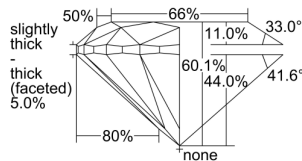

GIA®

FACSIMILE

GIA REPORT 6235487404

Verify this report at gia.edu

GIA DIAMOND DOSSIER®

August 24, 2016
GIA Report Number 6235487404
Shape and Cutting Style ..... Round Brilliant
Measurements ..... 5.70 - 5.73 x 3.43 mm

GRADING RESULTS

Carat Weight ..... 0.70 carat
Color Grade ..... D
Clarity Grade VVS2
Cut Grade ..... Very Good

ADDITIONAL GRADING INFORMATION

Polish ..... Excellent
Symmetry ..... Excellent
Fluorescence ..... Strong Blue
Clarity Characteristics ..... Cloud, Pinpoint, Needle, Feather
Inscription(s): GIA 6235487404

PROPORTIONS

Profile to actual proportions

GRADING SCALES

GIA COLOR SCALE	GIA CLARITY SCALE	GIA CUT SCALE	
D	FLAWLESS	EXCELLENT	
E	INTERNALLY FLAWLESS		
F		VVS₁	VERY GOOD
G	VVS₂		
H	VS₁	GOOD	
I	VS₂		
J	SI₁	FAIR	
K	SI₂		
L	I₁	POOR	
M	I₂		
N	I₃		
O			
P			
Q			
R			
S			
T			
U			
V			
W			
X			
Y			
Z