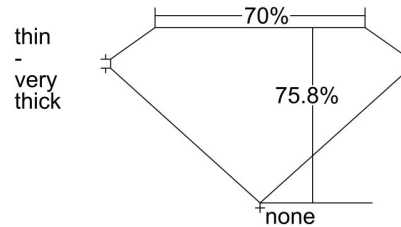

GIA DIAMOND GRADING REPORT

August 02, 2016

GIA Report Number 6235327564

Shape and Cutting Style ..... Square Modified Brilliant

Measurements ..... 6.12 x 6.06 x 4.59 mm

GRADING RESULTS

Carat Weight ..... 1.51 carat

Color Grade ..... J

Clarity Grade VS1

ADDITIONAL GRADING INFORMATION

Polish ..... Excellent

Symmetry ..... Very Good

Fluorescence ..... Faint

Inscription(s): GIA 6235327564

Comments: Additional clouds, pinpoints and internal graining are not shown.

PROPORTIONS

Profile not to actual proportions