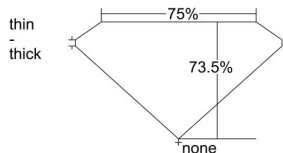

GIA®

FACSIMILE

GIA REPORT 7231374876

Verify this report at gia.edu

GIA DIAMOND DOSSIER®

August 08, 2016
GIA Report Number 7231374876
Shape and Cutting Style ..... Square Modified Brilliant
Measurements ..... 5.39 x 5.31 x 3.90 mm

GRADING RESULTS

Carat Weight ..... 0.90 carat
Color Grade ..... F
Clarity Grade SI1

ADDITIONAL GRADING INFORMATION

Polish ..... Very Good
Symmetry ..... Very Good
Fluorescence ..... None
Clarity Characteristics ..... Feather
Inscription(s): GIA 7231374876

PROPORTIONS

Profile not to actual proportions

GRADING SCALES

GIA COLOR SCALE		GIA CLARITY SCALE			
COLORLESS	D	VERY VERY SLIGHTLY INCLUDED	FLAWLESS		
	E		INTERNALLY FLAWLESS		
	F	VERY SLIGHTLY INCLUDED	VVS₁		
	G		VVS₂		
	H		VS₁		
	NEAR COLORLESS	I	SLIGHTLY INCLUDED	VS₂	
		J		SI₁	
		FAINT	K	INCLUDED	SI₂
			L		I₁
			M		I₂
VERY LIGHT	N	LIGHT	I₃		
	O				
	P				
	Q				
	R