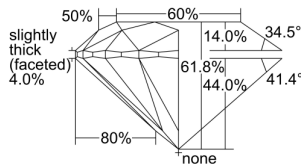

GIA®

FACSIMILE

GIA DIAMOND DOSSIER®

April 28, 2016
GIA Report Number 2227462343
Shape and Cutting Style ..... Round Brilliant
Measurements ..... 5.94 - 5.99 x 3.68 mm

GRADING RESULTS

Carat Weight ..... 0.81 carat
Color Grade ..... H
Clarity Grade VS2
Cut Grade ..... Excellent

ADDITIONAL GRADING INFORMATION

Polish ..... Excellent
Symmetry ..... Excellent
Fluorescence ..... None
Clarity Characteristics ..... Feather, Crystal
Inscription(s): GIA 2227462343

GIA REPORT 2227462343

Verify this report at gia.edu

PROPORTIONS

Profile to actual proportions