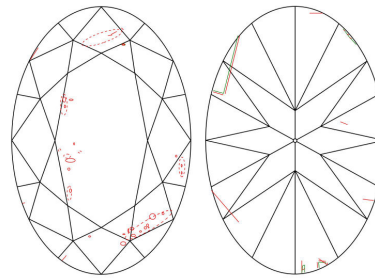

GIA DIAMOND GRADING REPORT

May 31, 2016
 GIA Report Number 1172648498
 Shape and Cutting Style Oval Brilliant
 Measurements 7.37 x 5.35 x 3.67 mm

GRADING RESULTS

Carat Weight 1.01 carat
 Color Grade E
 Clarity Grade SI1

ADDITIONAL GRADING INFORMATION

Polish Very Good
 Symmetry Very Good
 Fluorescence None
 Inscription(s): GIA 1172648498

Comments: Additional clouds are not shown. Pinpoints are not shown.

PROPORTIONS

Profile not to actual proportions

CLARITY CHARACTERISTICS

KEY TO SYMBOLS*

-  Cloud
-  Crystal
-  Feather
-  Indented Natural
-  Cavity
-  Needle
-  Knot

* Red symbols denote internal characteristics (inclusions). Green or black symbols denote external characteristics (blemishes). Diagram is an approximate representation of the diamond, and symbols shown indicate type, position, and approximate size of clarity characteristics. All clarity characteristics may not be shown. Details of finish are not shown.

GRADING SCALES

GIA COLOR SCALE		GIA CLARITY SCALE	
COLORLESS	D	VERY VERY SLIGHTLY INCLUDED	FLAWLESS
	E		INTERNALLY FLAWLESS
	F		VVS ₁
NEAR COLORLESS	G	VERY SLIGHTLY INCLUDED	VVS ₂
	H		VS ₁
	I		VS ₂
FANT	J	SLIGHTLY INCLUDED	SI ₁
	K		SI ₂
	L		I ₁
VERY LIGHT	M	INCLUDED	I ₂
	N		I ₃
	O		
LIGHT	P		
	Q		
	R		
	S		
	T		
	U		
	V		
W			
X			
Y			
Z			