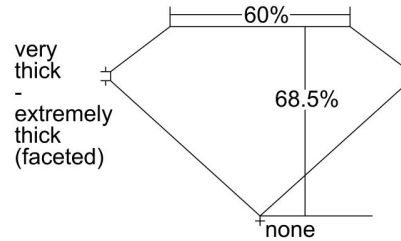

GIA DIAMOND GRADING REPORT

May 31, 2016
 GIA Report Number 1172648498
 Shape and Cutting Style Oval Brilliant
 Measurements 7.37 x 5.35 x 3.67 mm

GRADING RESULTS

Carat Weight 1.01 carat
 Color Grade E
 Clarity Grade SI1

ADDITIONAL GRADING INFORMATION

Polish Very Good
 Symmetry Very Good
 Fluorescence None
 Inscription(s): GIA 1172648498

Comments: Additional clouds are not shown. Pinpoints are not shown.

PROPORTIONS

Profile not to actual proportions

CLARITY CHARACTERISTICS

KEY TO SYMBOLS*

-  Cloud
-  Crystal
-  Feather
-  Indented Natural
-  Cavity
-  Needle
-  Knot

* Red symbols denote internal characteristics (inclusions). Green or black symbols denote external characteristics (blemishes). Diagram is an approximate representation of the diamond, and symbols shown indicate type, position, and approximate size of clarity characteristics. All clarity characteristics may not be shown. Details of finish are not shown.