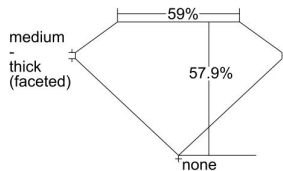

GIA®

FACSIMILE

GIA REPORT 5233374704

Verify this report at gia.edu

GIA DIAMOND DOSSIER®

August 05, 2016
GIA Report Number 5233374704
Shape and Cutting Style ..... Heart Brilliant
Measurements ..... 3.88 x 4.78 x 2.77 mm

GRADING RESULTS

Carat Weight ..... 0.30 carat
Color Grade ..... E
Clarity Grade SI1

ADDITIONAL GRADING INFORMATION

Polish ..... Very Good
Symmetry ..... Good
Fluorescence ..... None
Clarity Characteristics ..... Cloud
Inscription(s): GIA 5233374704

PROPORTIONS

Profile not to actual proportions

GRADING SCALES

GIA COLOR SCALE		GIA CLARITY SCALE			
COLORLESS	D	VERY VERY SLIGHTLY INCLUDED	FLAWLESS		
	E		INTERNALLY FLAWLESS		
	F	VERY SLIGHTLY INCLUDED	VVS₁		
	G		VVS₂		
	H		VS₁		
	NEAR COLORLESS	I	SLIGHTLY INCLUDED	VS₂	
		J		SI₁	
		FAINT	K	INCLUDED	SI₂
			L		I₁
			M		I₂
VERY LIGHT	N	LIGHT	I₃		
	O				
	P				
	Q				
	R