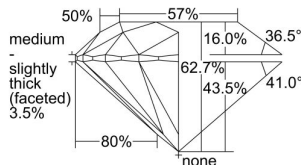

GIA®

FACSIMILE

GIA REPORT 2237528818

Verify this report at gia.edu

GIA DIAMOND DOSSIER®

August 23, 2016
GIA Report Number 2237528818
Shape and Cutting Style ..... Round Brilliant
Measurements ..... 5.04 - 5.08 x 3.17 mm

GRADING RESULTS

Carat Weight ..... 0.50 carat
Color Grade ..... G
Clarity Grade VS1
Cut Grade ..... Excellent

ADDITIONAL GRADING INFORMATION

Polish ..... Excellent
Symmetry ..... Excellent
Fluorescence ..... Strong Blue
Clarity Characteristics ..... Crystal, Cloud
Inscription(s): GIA 2237528818

PROPORTIONS

Profile to actual proportions

GRADING SCALES

GIA COLOR SCALE

COLORESS	D
	E
	F
	G
	H
	I
	J
NEAR COLORESS	K
	L
Faint	M
	N
	O
	P
	Q
Very Light	R
	S
	T
	U
	V
	W
	X
	Y
Light	Z

GIA CLARITY SCALE

FLAWLESS	VERY VERY SLIGHTLY INCLUDED	VS₁	VS₂	VS₁	VS₂	SLIGHTLY INCLUDED	SI₁	SI₂	I₁	I₂	I₃	
												INTERNAL FLAWLESS

GIA CUT SCALE

EXCELLENT
VERY GOOD
GOOD
FAIR
POOR