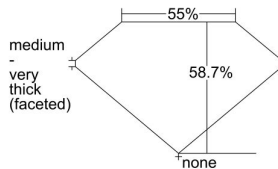

GIA®

FACSIMILE

GIA REPORT 6221018609

Verify this report at gia.edu

GIA DIAMOND DOSSIER®

March 11, 2016
GIA Report Number 6221018609
Shape and Cutting Style ..... Heart Brilliant
Measurements ..... 5.30 x 6.39 x 3.75 mm

GRADING RESULTS

Carat Weight ..... 0.80 carat
Color Grade ..... D
Clarity Grade VS2

ADDITIONAL GRADING INFORMATION

Polish ..... Excellent
Symmetry ..... Very Good
Fluorescence ..... None
Clarity Characteristics..... Feather, Cloud, Indented Natural
Inscription(s): GIA 6221018609

PROPORTIONS

Profile not to actual proportions

GRADING SCALES

GIA COLOR SCALE		GIA CLARITY SCALE			
COLORLESS	D	NEAR COLORLESS	FLAWLESS		
	E		INTERNALLY FLAWLESS		
	F		VERY VERY SLIGHTLY INCLUDED	VVS₁	
	G			VVS₂	
	H		VERY SLIGHTLY INCLUDED	VS₁	
	I			VS₂	
	J			SLIGHTLY INCLUDED	SI₁
	K		SI₂		
	FAINT		L	LIGHT	I₁
			M		I₂
N		I₃			
O					
P					
Q					
R					
S