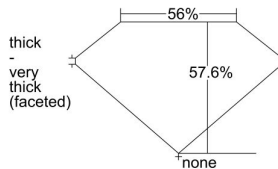

GIA®

FACSIMILE

GIA REPORT 6212956420

Verify this report at gia.edu

GIA DIAMOND DOSSIER®

April 25, 2016
GIA Report Number 6212956420
Shape and Cutting Style ..... Heart Brilliant
Measurements ..... 5.10 x 5.93 x 3.42 mm

GRADING RESULTS

Carat Weight ..... 0.62 carat
Color Grade ..... E
Clarity Grade SI1

ADDITIONAL GRADING INFORMATION

Polish ..... Excellent
Symmetry ..... Very Good
Fluorescence ..... None
Clarity Characteristics ..... Feather
Inscription(s): GIA 6212956420

PROPORTIONS

Profile not to actual proportions

GRADING SCALES

GIA COLOR SCALE		GIA CLARITY SCALE			
COLORLESS	D	VERY VERY SLIGHTLY INCLUDED	FLAWLESS		
	E		INTERNALLY FLAWLESS		
	F	VERY SLIGHTLY INCLUDED	VVS₁		
	G		VVS₂		
	H		VS₁		
	NEAR COLORLESS	I	SLIGHTLY INCLUDED	VS₂	
		J		SI₁	
		FAINT	K	INCLUDED	SI₂
			L		I₁
			M		I₂
VERT LIGHT	N	LIGHT	I₃		
	O				
	P				
	Q				
	R