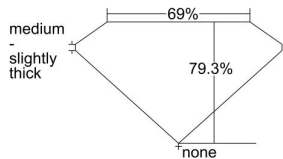

GIA®

FACSIMILE

GIA REPORT 2226627144

Verify this report at gia.edu

GIA DIAMOND DOSSIER®

May 16, 2016
GIA Report Number 2226627144
Shape and Cutting Style ..... Square Modified Brilliant
Measurements ..... 5.02 x 4.99 x 3.95 mm

GRADING RESULTS

Carat Weight ..... 0.90 carat
Color Grade ..... G
Clarity Grade VS1

ADDITIONAL GRADING INFORMATION

Polish ..... Excellent
Symmetry ..... Very Good
Fluorescence ..... None
Clarity Characteristics ..... Feather
Inscription(s): GIA 2226627144

PROPORTIONS

Profile not to actual proportions

GRADING SCALES

GIA COLOR SCALE		GIA CLARITY SCALE			
COLORLESS	D	VERY VERY SLIGHTLY INCLUDED	FLAWLESS		
	E		INTERNALLY FLAWLESS		
	F	VERY SLIGHTLY INCLUDED	VVS₁		
	G		VVS₂		
	H		VS₁		
	NEAR COLORLESS	I	SLIGHTLY INCLUDED	VS₂	
		J		SI₁	
		FAINT	K	INCLUDED	SI₂
			L		I₁
			M		I₂
VERY LIGHT	N	LIGHT	I₃		
	O				
	P				
	Q				
LIGHT	R				
	S				
	T				
	U				
	V				
	W				
	X				
	Y				
	Z