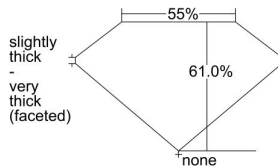

GIA®

FACSIMILE

GIA REPORT 6215416704

Verify this report at gia.edu

GIA DIAMOND DOSSIER®

January 04, 2016
GIA Report Number 6215416704
Shape and Cutting Style ..... Heart Brilliant
Measurements ..... 5.58 x 6.75 x 4.12 mm

GRADING RESULTS

Carat Weight ..... 0.92 carat
Color Grade ..... D
Clarity Grade S11

ADDITIONAL GRADING INFORMATION

Polish ..... Excellent
Symmetry ..... Very Good
Fluorescence ..... None
Clarity Characteristics ..... Crystal, Cloud, Feather
Inscription(s): GIA 6215416704

PROPORTIONS

Profile not to actual proportions

GRADING SCALES

GIA COLOR SCALE		GIA CLARITY SCALE			
COLORLESS	D	VERY VERY SLIGHTLY INCLUDED	FLAWLESS		
	E		INTERNALLY FLAWLESS		
	F	VERY SLIGHTLY INCLUDED	VVS₁		
	G		VVS₂		
	H		VS₁		
	NEAR COLORLESS	I	SLIGHTLY INCLUDED	VS₂	
		J		S1₁	
		FAINT	K	INCLUDED	S1₂
			L		I₁
			M		I₂
VERT LIGHT	N	LIGHT	I₃		
	O				
	P				
	Q				
	R