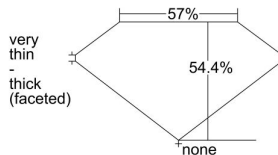

GIA®

FACSIMILE

GIA REPORT

7236270517

Verify this report at gia.edu

GIA DIAMOND DOSSIER®

July 22, 2016
GIA Report Number 7236270517
Shape and Cutting Style ..... Heart Brilliant
Measurements ..... 5.97 x 6.49 x 3.53 mm

GRADING RESULTS

Carat Weight ..... 0.78 carat
Color Grade ..... F
Clarity Grade VS1

ADDITIONAL GRADING INFORMATION

Polish ..... Excellent
Symmetry ..... Very Good
Fluorescence ..... None
Clarity Characteristics..... Crystal, Feather, Needle, Pinpoint
Inscription(s): GIA 7236270517

PROPORTIONS

Profile not to actual proportions

GRADING SCALES

GIA COLOR SCALE		GIA CLARITY SCALE			
COLORLESS	D	VERY VERY SLIGHTLY INCLUDED	FLAWLESS		
	E		INTERNALLY FLAWLESS		
	F	VERY SLIGHTLY INCLUDED	VVS₁		
	G		VVS₂		
	H		VS₁		
	NEAR COLORLESS	I	SLIGHTLY INCLUDED	VS₂	
		J		SI₁	
		FAINT	K	INCLUDED	SI₂
			L		I₁
			M		I₂
VERY LIGHT	N	LIGHT	I₃		
	O				
	P				
	Q				
	R