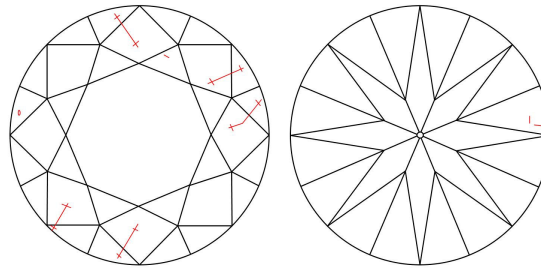

GIA DIAMOND GRADING REPORT

July 11, 2016
 GIA Report Number 7233160853
 Shape and Cutting Style Round Brilliant
 Measurements 7.51 - 7.56 x 4.64 mm

GRADING RESULTS

Carat Weight 1.63 carat
 Color Grade H
 Clarity Grade VS2
 Cut Grade Excellent

PROPORTIONS

Profile to actual proportions

CLARITY CHARACTERISTICS

KEY TO SYMBOLS*

-  Twinning Wisp
-  Crystal
-  Feather
-  Needle

* Red symbols denote internal characteristics (inclusions). Green or black symbols denote external characteristics (blemishes). Diagram is an approximate representation of the diamond, and symbols shown indicate type, position, and approximate size of clarity characteristics. All clarity characteristics may not be shown. Details of finish are not shown.