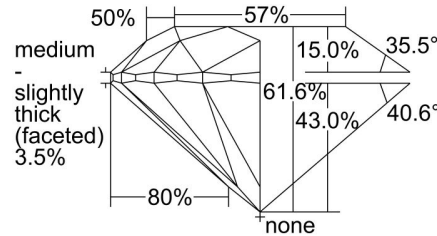

GIA DIAMOND GRADING REPORT

July 11, 2016
 GIA Report Number 7233160853
 Shape and Cutting Style Round Brilliant
 Measurements 7.51 - 7.56 x 4.64 mm

GRADING RESULTS

Carat Weight 1.63 carat
 Color Grade H
 Clarity Grade VS2
 Cut Grade Excellent

PROPORTIONS

Profile to actual proportions

CLARITY CHARACTERISTICS

KEY TO SYMBOLS*

-  Twinning Wisp
-  Crystal
-  Feather
-  Needle

* Red symbols denote internal characteristics (inclusions). Green or black symbols denote external characteristics (blemishes). Diagram is an approximate representation of the diamond, and symbols shown indicate type, position, and approximate size of clarity characteristics. All clarity characteristics may not be shown. Details of finish are not shown.