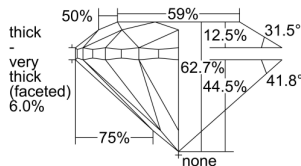

GIA®

FACSIMILE

GIA REPORT 1233362472

Verify this report at gia.edu

GIA DIAMOND DOSSIER®

August 04, 2016
GIA Report Number 1233362472
Shape and Cutting Style ..... Round Brilliant
Measurements ..... 4.65 - 4.67 x 2.92 mm

GRADING RESULTS

Carat Weight ..... 0.40 carat
Color Grade ..... E
Clarity Grade S11
Cut Grade ..... Good

ADDITIONAL GRADING INFORMATION

Polish ..... Excellent
Symmetry ..... Very Good
Fluorescence ..... None
Clarity Characteristics ..... Feather, Crystal, Cloud
Inscription(s): GIA 1233362472

PROPORTIONS

Profile to actual proportions