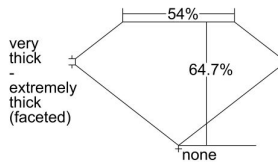

GIA®

FACSIMILE

GIA REPORT 6222964884

Verify this report at gia.edu

GIA DIAMOND DOSSIER®

June 28, 2016
GIA Report Number 6222964884
Shape and Cutting Style ..... Pear Brilliant
Measurements ..... 6.47 x 4.31 x 2.79 mm

GRADING RESULTS

Carat Weight ..... 0.50 carat
Color Grade ..... H
Clarity Grade SI2

ADDITIONAL GRADING INFORMATION

Polish ..... Excellent
Symmetry ..... Very Good
Fluorescence ..... Faint
Clarity Characteristics ..... Crystal
Inscription(s): GIA 6222964884

PROPORTIONS

Profile not to actual proportions

GRADING SCALES

GIA COLOR SCALE		GIA CLARITY SCALE			
COLORLESS	D	VERY VERY SLIGHTLY INCLUDED	FLAWLESS		
	E		INTERNALLY FLAWLESS		
	F	VERY SLIGHTLY INCLUDED	VVS₁		
	G		VVS₂		
	H		VS₁		
	NEAR COLORLESS	I	SLIGHTLY INCLUDED	VS₂	
		J		SI₁	
		FAINT	K	INCLUDED	SI₂
			L		I₁
			M		I₂
VERT LIGHT	N	LIGHT	I₃		
	O				
	P				
	Q				
	R