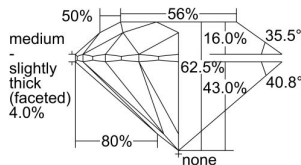

GIA®

FACSIMILE

GIA REPORT 5233380497

Verify this report at gia.edu

GIA DIAMOND DOSSIER®

August 04, 2016
GIA Report Number 5233380497
Shape and Cutting Style ..... Round Brilliant
Measurements ..... 4.69 - 4.71 x 2.94 mm

GRADING RESULTS

Carat Weight ..... 0.40 carat
Color Grade ..... G
Clarity Grade VS1
Cut Grade ..... Excellent

ADDITIONAL GRADING INFORMATION

Polish ..... Excellent
Symmetry ..... Excellent
Fluorescence ..... Medium Blue
Clarity Characteristics ..... Cloud, Feather
Inscription(s): GIA 5233380497

PROPORTIONS

Profile to actual proportions

GRADING SCALES

GIA
COLOR
SCALE

COLORESS	D
	E
	F
	G
	H
	I
	J
NEAR COLORESS	K
	L
FAINT	M
	N
	O
	P
VERY LIGHT	Q
	R
	S
	T
	U
	V
	W
	X
	Y
LIGHT	Z

GIA
CLARITY
SCALE

VERY VERY SLIGHTLY INCLUDED	FLAWLESS
	INTERNALLY FLAWLESS
VERY SLIGHTLY INCLUDED	VVS₁
	VVS₂
SLIGHTLY INCLUDED	VS₁
	VS₂
INCLUDED	SI₁
	SI₂
INCLUDED	I₁
	I₂
	I₃

GIA
CUT
SCALE

EXCELLENT	VERY GOOD	GOOD	FAIR	POOR