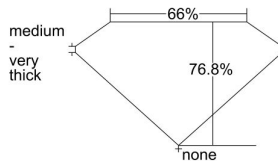

GIA®

FACSIMILE

GIA REPORT 6231428536

Verify this report at gia.edu

GIA DIAMOND DOSSIER®

August 10, 2016
GIA Report Number 6231428536
Shape and Cutting Style ..... Square Modified Brilliant
Measurements ..... 4.22 x 4.18 x 3.21 mm

GRADING RESULTS

Carat Weight ..... 0.50 carat
Color Grade ..... J
Clarity Grade VVS2

ADDITIONAL GRADING INFORMATION

Polish ..... Very Good
Symmetry ..... Very Good
Fluorescence ..... Faint
Clarity Characteristics ..... Pinpoint, Indented Natural
Inscription(s): GIA 6231428536

PROPORTIONS

Profile not to actual proportions

GRADING SCALES

GIA COLOR SCALE		GIA CLARITY SCALE			
COLORLESS	D	VERY VERY SLIGHTLY INCLUDED	FLAWLESS		
	E		INTERNALLY FLAWLESS		
	F	VERY SLIGHTLY INCLUDED	VVS₁		
	G		VVS₂		
	H		VS₁		
	NEAR COLORLESS	I	SLIGHTLY INCLUDED	VS₂	
		J		SI₁	
		FAINT	K	INCLUDED	SI₂
			L		I₁
			M		I₂
VERT LIGHT	N	LIGHT	I₃		
	O				
	P				
	Q				
	R