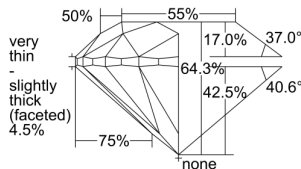

GIA®

FACSIMILE

GIA REPORT 2237439987

Verify this report at gia.edu

GIA DIAMOND DOSSIER®

August 10, 2016
GIA Report Number 2237439987
Shape and Cutting Style ..... Round Brilliant
Measurements ..... 5.01 - 5.03 x 3.23 mm

GRADING RESULTS

Carat Weight ..... 0.51 carat
Color Grade ..... D
Clarity Grade VS1
Cut Grade ..... Very Good

ADDITIONAL GRADING INFORMATION

Polish ..... Excellent
Symmetry ..... Excellent
Fluorescence ..... Medium Blue
Clarity Characteristics..... Indented Natural
Inscription(s): GIA 2237439987

PROPORTIONS

Profile to actual proportions

GRADING SCALES

GIA COLOR SCALE	GIA CLARITY SCALE	GIA CUT SCALE	
D	FLAWLESS	EXCELLENT	
E	INTERNALLY FLAWLESS		
F		VVS₁	VERY GOOD
G	VVS₂		
H	VS₁	GOOD	
I	VS₂		
J	SI₁	FAIR	
K	SI₂		
L	I₁	POOR	
M	I₂		
N	I₃		
O			
P			
Q			
R			
S			
T			
U			
V			
W			
X			
Y			
Z