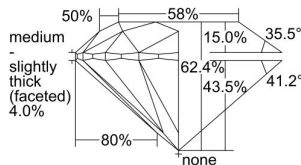

GIA®

FACSIMILE

GIA REPORT 7223958339

Verify this report at gia.edu

GIA DIAMOND DOSSIER®

June 17, 2016
GIA Report Number 7223958339
Shape and Cutting Style ..... Round Brilliant
Measurements ..... 4.83 - 4.85 x 3.02 mm

GRADING RESULTS

Carat Weight ..... 0.43 carat
Color Grade ..... D
Clarity Grade VS1
Cut Grade ..... Excellent

ADDITIONAL GRADING INFORMATION

Polish ..... Excellent
Symmetry ..... Excellent
Fluorescence ..... None
Clarity Characteristics ..... Feather, Pinpoint
Inscription(s): GIA 7223958339

PROPORTIONS

Profile to actual proportions

GRADING SCALES

GIA COLOR SCALE	GIA CLARITY SCALE	GIA CUT SCALE
COLOURLESS	FLAWLESS	EXCELLENT
D	INTERNALLY FLAWLESS	
E	VVS₁	VERY GOOD
F		
G	VS₁	GOOD
H		
I	SI₁	FAIR
J		
K	I₁	POOR
L		
M	I₂	
N		
O	I₃	
P		
Q		
R		
S		
T		
U		
V		
W		
X		
Y		
Z