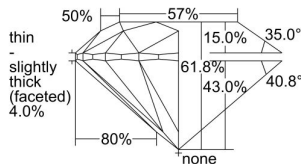

GIA®

FACSIMILE

GIA DIAMOND DOSSIER®

June 10, 2016
GIA Report Number 7228886961
Shape and Cutting Style ..... Round Brilliant
Measurements ..... 4.81 - 4.83 x 2.98 mm

GRADING RESULTS

Carat Weight ..... 0.42 carat
Color Grade ..... F
Clarity Grade VVS1
Cut Grade ..... Excellent

ADDITIONAL GRADING INFORMATION

Polish ..... Excellent
Symmetry ..... Excellent
Fluorescence ..... Faint
Clarity Characteristics..... Internal Graining, Feather, Indented
Natural

Inscription(s): GIA 7228886961

GIA REPORT 7228886961

Verify this report at gia.edu

PROPORTIONS

Profile to actual proportions