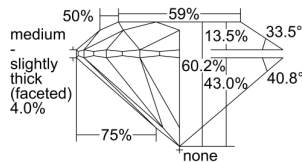

GIA®

FACSIMILE

GIA REPORT 7231313790

Verify this report at gia.edu

GIA DIAMOND DOSSIER®

July 25, 2016
GIA Report Number 7231313790
Shape and Cutting Style ..... Round Brilliant
Measurements ..... 5.75 - 5.76 x 3.47 mm

GRADING RESULTS

Carat Weight ..... 0.70 carat
Color Grade I
Clarity Grade S11
Cut Grade ..... Excellent

ADDITIONAL GRADING INFORMATION

Polish ..... Excellent
Symmetry ..... Excellent
Fluorescence ..... Strong Blue
Clarity Characteristics..... Crystal, Cloud, Feather
Inscription(s): GIA 7231313790

PROPORTIONS

Profile to actual proportions

GRADING SCALES

GIA COLOR SCALE

COLORLESS	D
	E
	F
	G
	H
	I
	J
NEAR COLORLESS	K
	L
FAINT	M
	N
	O
	P
	R
VERY LIGHT	S
	T
	U
	V
	W
	X
	Y
LIGHT	Z

GIA CLARITY SCALE

FLAWLESS	VERY VERY SLIGHTLY INCLUDED	VVS₁	VVS₂		
				VS₁	VS₂
INTERNALLY FLAWLESS	SLIGHTLY INCLUDED	SI₁	SI₂		
		I₁	I₂		
EXCELLENT	VERY SLIGHTLY INCLUDED	VVS₁	VVS₂		
				VS₁	VS₂
VERY GOOD	SLIGHTLY INCLUDED	SI₁	SI₂		
		I₁	I₂		
GOOD	INCLUDED	I₂	I₃		
		I₃			
FAIR	INCLUDED	I₂	I₃		
		I₃			
POOR	INCLUDED	I₂	I₃		
		I₃			

GIA CUT SCALE

EXCELLENT
VERY GOOD
GOOD
FAIR
POOR