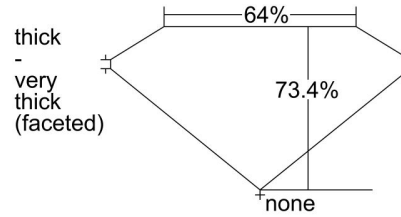

**GIA DIAMOND GRADING REPORT**

 August 18, 2016  
 GIA Report Number ..... 1172816553  
 Shape and Cutting Style ..... Cushion Modified Brilliant  
 Measurements ..... 6.26 x 6.09 x 4.47 mm

**GRADING RESULTS**

 Carat Weight ..... 1.34 carat  
 Color Grade ..... G  
 Clarity Grade ..... SI2

**ADDITIONAL GRADING INFORMATION**

 Polish ..... Very Good  
 Symmetry ..... Good  
 Fluorescence ..... None

**PROPORTIONS**

Profile not to actual proportions

**CLARITY CHARACTERISTICS**

**KEY TO SYMBOLS\***

-  Feather
-  Cloud
-  Needle

\* Red symbols denote internal characteristics (inclusions). Green or black symbols denote external characteristics (blemishes). Diagram is an approximate representation of the diamond, and symbols shown indicate type, position, and approximate size of clarity characteristics. All clarity characteristics may not be shown. Details of finish are not shown.