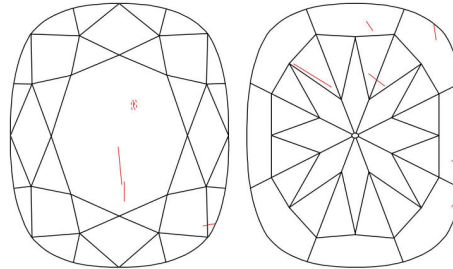

**GIA DIAMOND GRADING REPORT**

 August 18, 2016  
 GIA Report Number ..... 1172816553  
 Shape and Cutting Style ..... Cushion Modified Brilliant  
 Measurements ..... 6.26 x 6.09 x 4.47 mm

**GRADING RESULTS**

 Carat Weight ..... 1.34 carat  
 Color Grade ..... G  
 Clarity Grade ..... SI2

**ADDITIONAL GRADING INFORMATION**

 Polish ..... Very Good  
 Symmetry ..... Good  
 Fluorescence ..... None

**PROPORTIONS**

Profile not to actual proportions

**CLARITY CHARACTERISTICS**

**KEY TO SYMBOLS\***

-  Feather
-  Cloud
-  Needle

\* Red symbols denote internal characteristics (inclusions). Green or black symbols denote external characteristics (blemishes). Diagram is an approximate representation of the diamond, and symbols shown indicate type, position, and approximate size of clarity characteristics. All clarity characteristics may not be shown. Details of finish are not shown.