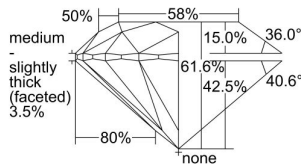

GIA®

FACSIMILE

GIA REPORT 6222655911

Verify this report at gia.edu

GIA DIAMOND DOSSIER®

May 16, 2016
GIA Report Number 6222655911
Shape and Cutting Style ..... Round Brilliant
Measurements ..... 4.28 - 4.31 x 2.64 mm

GRADING RESULTS

Carat Weight ..... 0.30 carat
Color Grade ..... D
Clarity Grade VVS1
Cut Grade ..... Excellent

ADDITIONAL GRADING INFORMATION

Polish ..... Excellent
Symmetry ..... Excellent
Fluorescence ..... Faint
Clarity Characteristics ..... Pinpoint, Needle
Inscription(s): GIA 6222655911

PROPORTIONS

Profile to actual proportions

GRADING SCALES

GIA COLOR SCALE	GIA CLARITY SCALE	GIA CUT SCALE	
D	FLAWLESS	EXCELLENT	
E	INTERNALLY FLAWLESS		
F		VVS₁	VERY GOOD
G	VVS₂		
H	VS₁	GOOD	
I	VS₂		
J	SI₁	FAIR	
K	SI₂		
L	I₁	POOR	
M			
N			
O	I₂		
P			
Q			
R	I₃		
S			
T			
U			
V			
W			
X			
Y			
Z