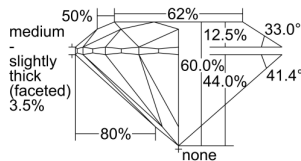

GIA®

FACSIMILE

GIA REPORT 6232340538

Verify this report at gia.edu

GIA DIAMOND DOSSIER®

August 02, 2016
GIA Report Number 6232340538
Shape and Cutting Style ..... Round Brilliant
Measurements ..... 6.04 - 6.07 x 3.64 mm

GRADING RESULTS

Carat Weight ..... 0.81 carat
Color Grade ..... G
Clarity Grade VVS1
Cut Grade ..... Excellent

ADDITIONAL GRADING INFORMATION

Polish ..... Excellent
Symmetry ..... Excellent
Fluorescence ..... Strong Blue
Clarity Characteristics..... Pinpoint, Feather, Surface Graining
Inspection(s): GIA 6232340538

PROPORTIONS

Profile to actual proportions

GRADING SCALES

GIA COLOR SCALE	GIA CLARITY SCALE	GIA CUT SCALE	
D	FLAWLESS	EXCELLENT	
E	INTERNALLY FLAWLESS		
F		VVS₁	VERY GOOD
G	VVS₂		
H	VS₁	GOOD	
I	VS₂		
J	SI₁	FAIR	
K	SI₂		
L	I₁	POOR	
M	I₂		
N	I₃		
O			
P			
Q			
R			
S			
T			
U			
V			
W			
X			
Y			
Z