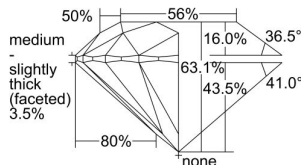

GIA®

FACSIMILE

GIA REPORT 6222556739

Verify this report at gia.edu

GIA DIAMOND DOSSIER®

May 04, 2016
GIA Report Number 6222556739
Shape and Cutting Style ..... Round Brilliant
Measurements ..... 4.55 - 4.58 x 2.88 mm

GRADING RESULTS

Carat Weight ..... 0.37 carat
Color Grade ..... E
Clarity Grade S11
Cut Grade ..... Excellent

ADDITIONAL GRADING INFORMATION

Polish ..... Excellent
Symmetry ..... Excellent
Fluorescence ..... None
Clarity Characteristics..... Cloud, Feather
Inscription(s): GIA 6222556739

PROPORTIONS

Profile to actual proportions