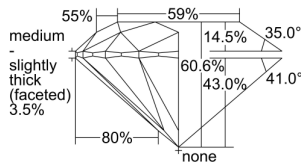

GIA®

FACSIMILE

GIA REPORT 7231359776

Verify this report at gia.edu

GIA DIAMOND DOSSIER®

August 04, 2016
GIA Report Number 7231359776
Shape and Cutting Style ..... Round Brilliant
Measurements ..... 4.89 - 4.93 x 2.98 mm

GRADING RESULTS

Carat Weight ..... 0.44 carat
Color Grade ..... H
Clarity Grade S11
Cut Grade ..... Excellent

ADDITIONAL GRADING INFORMATION

Polish ..... Excellent
Symmetry ..... Excellent
Fluorescence ..... Strong Blue
Clarity Characteristics ..... Feather
Inscription(s): GIA 7231359776

PROPORTIONS

Profile to actual proportions

GRADING SCALES

GIA COLOR SCALE

COLORED	D
	E
	F
	G
	H
	I
	J
NEAR COLORLESS	K
	L
	M
	N
	O
	P
	R
	S
	T
	U
	V
	W
	X
	Y
	Z

GIA CLARITY SCALE

FLAWLESS	VERY VERY SLIGHTLY INCLUDED	VVS₁	VVS₂	VS₁	VS₂	S1₁	S1₂	I₁	I₂	I₃	
											VERY SLIGHTLY INCLUDED
INTERNALLY FLAWLESS											

GIA CUT SCALE

EXCELLENT
VERY GOOD
GOOD
FAIR
POOR