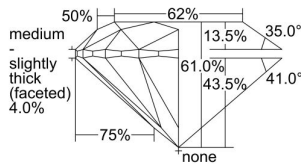

GIA®

FACSIMILE

GIA REPORT 7233533904

Verify this report at gia.edu

GIA DIAMOND DOSSIER®

August 19, 2016
GIA Report Number 7233533904
Shape and Cutting Style ..... Round Brilliant
Measurements ..... 5.08 - 5.14 x 3.12 mm

GRADING RESULTS

Carat Weight ..... 0.51 carat
Color Grade ..... E
Clarity Grade VS1
Cut Grade ..... Excellent

ADDITIONAL GRADING INFORMATION

Polish ..... Excellent
Symmetry ..... Very Good
Fluorescence ..... None
Clarity Characteristics..... Crystal, Feather, Pinpoint
Inscription(s): GIA 7233533904

PROPORTIONS

Profile to actual proportions

GRADING SCALES

GIA COLOR SCALE

COLORLESS	D
	E
	F
	G
	H
	I
	J
NEAR COLORLESS	K
	L
FAINT	M
	N
	O
	P
	R
VERY LIGHT	S
	T
	U
	V
	W
	X
	Y
LIGHT	Z

GIA CLARITY SCALE

FLAWLESS	VERY VERY SLIGHTLY INCLUDED	VVS₁	VVS₂	VS₁	VS₂	SI₁	SI₂	I₁	I₂	I₃	
											INTERNAL FLAWLESS

GIA CUT SCALE

EXCELLENT
VERY GOOD
GOOD
FAIR
POOR