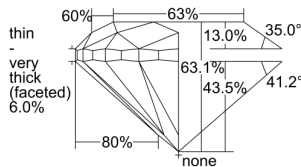

GIA®

FACSIMILE

GIA REPORT 2175579712

Verify this report at gia.edu

GIA DIAMOND DOSSIER®

April 14, 2016
GIA Report Number 2175579712
Shape and Cutting Style ..... Round Brilliant
Measurements ..... 5.50 - 5.58 x 3.50 mm

GRADING RESULTS

Carat Weight ..... 0.70 carat
Color Grade ..... F
Clarity Grade S11
Cut Grade ..... Good

ADDITIONAL GRADING INFORMATION

Polish ..... Very Good
Symmetry ..... Good
Fluorescence ..... None
Clarity Characteristics..... Cloud, Feather, Indented Natural
Inscription(s): GIA 2175579712

PROPORTIONS

Profile to actual proportions