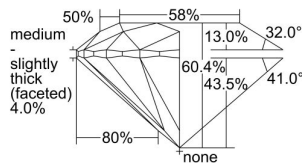

GIA®

FACSIMILE

GIA REPORT 7218769578

Verify this report at gia.edu

GIA DIAMOND DOSSIER®

February 09, 2016
GIA Report Number 7218769578
Shape and Cutting Style ..... Round Brilliant
Measurements ..... 5.75 - 5.76 x 3.48 mm

GRADING RESULTS

Carat Weight ..... 0.70 carat
Color Grade ..... H
Clarity Grade VS2
Cut Grade ..... Excellent

ADDITIONAL GRADING INFORMATION

Polish ..... Excellent
Symmetry ..... Excellent
Fluorescence ..... None
Clarity Characteristics ..... Feather
Inscription(s): GIA 7218769578

PROPORTIONS

Profile to actual proportions

GRADING SCALES

GIA COLOR SCALE	GIA CLARITY SCALE	GIA CUT SCALE	
D	FLAWLESS	EXCELLENT	
E	INTERNALLY FLAWLESS		
F		VVS₁	VERY GOOD
G	VVS₂		
H	VS₁	GOOD	
I	VS₂		
J	SI₁	FAIR	
K	SI₂		
L	I₁	POOR	
M	I₂		
N	I₃		
O			
P			
Q			
R			
S			
T			
U			
V			
W			
X			
Y			
Z