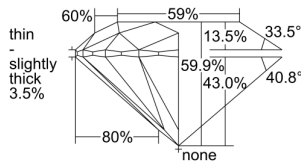

GIA®

FACSIMILE

GIA REPORT 5172579374

Verify this report at gia.edu

GIA DIAMOND DOSSIER®

April 14, 2016
GIA Report Number 5172579374
Shape and Cutting Style ..... Round Brilliant
Measurements ..... 4.37 - 4.40 x 2.62 mm

GRADING RESULTS

Carat Weight ..... 0.30 carat
Color Grade I
Clarity Grade S11
Cut Grade ..... Very Good

ADDITIONAL GRADING INFORMATION

Polish ..... Good
Symmetry ..... Very Good
Fluorescence ..... Strong Blue
Clarity Characteristics ..... Crystal, Feather
Inscription(s): GIA 5172579374

PROPORTIONS

Profile to actual proportions

GRADING SCALES

GIA COLOR SCALE

COLOREST	D
	E
	F
	G
	H
	I
	J
NEAR COLOREST	K
	L
FLAINT	M
	N
	O
	P
	R
	S
	T
	U
	V
	W
	X
	Y
LIGHT	Z

GIA CLARITY SCALE

FLAWLESS	VERY VERY SLIGHTLY INCLUDED	VS₁	VS₂	SI₁	SI₂	I₁	I₂	I₃	
									INTERNALLY FLAWLESS

GIA CUT SCALE

EXCELLENT
VERY GOOD
GOOD
FAIR
POOR