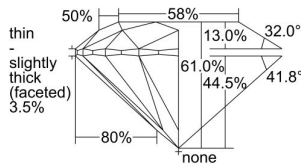

GIA®

FACSIMILE

GIA REPORT 6232350604

Verify this report at gia.edu

GIA DIAMOND DOSSIER®

August 07, 2016
GIA Report Number 6232350604
Shape and Cutting Style ..... Round Brilliant
Measurements ..... 6.24 - 6.27 x 3.82 mm

GRADING RESULTS

Carat Weight ..... 0.90 carat
Color Grade I
Clarity Grade S11
Cut Grade ..... Excellent

ADDITIONAL GRADING INFORMATION

Polish ..... Excellent
Symmetry ..... Very Good
Fluorescence ..... None
Clarity Characteristics..... Crystal, Feather
Inscription(s): GIA 6232350604

PROPORTIONS

GRADING SCALES

GIA COLOR SCALE

COLORED	D
	E
	F
	G
	H
	I
	J
	K
	L
NEAR COLORLESS	M
	N
	O
	P
	Q
	R
	S
	T
	U
	V
	W
	X
	Y
	Z

GIA CLARITY SCALE

FLAWLESS	VERY VERY SLIGHTLY INCLUDED	VVS₁	VVS₂	VS₁	VS₂	S1₁	S1₂	I₁	I₂	I₃	
											INTERNAL FLAWLESS

GIA CUT SCALE

EXCELLENT
VERY GOOD
GOOD
FAIR
POOR