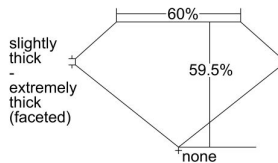

GIA®

FACSIMILE

GIA REPORT 5236348800

Verify this report at gia.edu

GIA DIAMOND DOSSIER®

August 09, 2016
GIA Report Number 5236348800
Shape and Cutting Style ..... Heart Brilliant
Measurements ..... 4.23 x 4.87 x 2.90 mm

GRADING RESULTS

Carat Weight ..... 0.37 carat
Color Grade ..... F
Clarity Grade VVS1

ADDITIONAL GRADING INFORMATION

Polish ..... Excellent
Symmetry ..... Very Good
Fluorescence ..... Faint
Clarity Characteristics ..... Feather
Inscription(s): GIA 5236348800

PROPORTIONS

Profile not to actual proportions

GRADING SCALES

GIA COLOR SCALE		GIA CLARITY SCALE			
COLORLESS	D	VERY VERY SLIGHTLY INCLUDED	FLAWLESS		
	E		INTERNALLY FLAWLESS		
	F	VERY SLIGHTLY INCLUDED	VVS₁		
	G		VVS₂		
	H		VS₁		
	NEAR COLORLESS	I	SLIGHTLY INCLUDED	VS₂	
		J		SI₁	
		FAINT	K	INCLUDED	SI₂
			L		I₁
			M		I₂
VERY LIGHT	N		LIGHT	I₃	
	O				
	P				
	Q				
	R