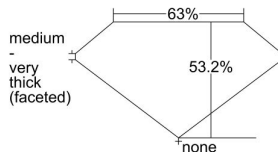

GIA®

FACSIMILE

GIA REPORT 2237348588

Verify this report at gia.edu

GIA DIAMOND DOSSIER®

August 03, 2016
GIA Report Number 2237348588
Shape and Cutting Style ..... Heart Brilliant
Measurements ..... 4.16 x 5.03 x 2.68 mm

GRADING RESULTS

Carat Weight ..... 0.34 carat
Color Grade ..... E
Clarity Grade SI1

ADDITIONAL GRADING INFORMATION

Polish ..... Excellent
Symmetry ..... Very Good
Fluorescence ..... None
Clarity Characteristics ..... Feather
Inspection(s): GIA 2237348588

PROPORTIONS

Profile not to actual proportions

GRADING SCALES

GIA COLOR SCALE		GIA CLARITY SCALE			
COLORLESS	D	VERY VERY SLIGHTLY INCLUDED	FLAWLESS		
	E		INTERNALLY FLAWLESS		
	F	VERY SLIGHTLY INCLUDED	VVS₁		
	G		VVS₂		
	NEAR COLORLESS	H	SLIGHTLY INCLUDED	VS₁	
		I		VS₂	
	FAINT	J	SLIGHTLY INCLUDED	SI₁	
		K		SI₂	
		VERY LIGHT	L	INCLUDED	I₁
			M		I₂
N			I₃		
O			INCLUDED		
P					
Q					
LIGHT	R				
	S				
	T				
	U				
	V				
	W				
	X				
	Y				
	Z