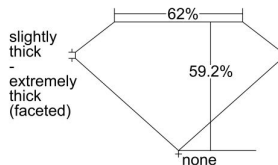

GIA®

FACSIMILE

GIA REPORT

7232348523

Verify this report at gia.edu

GIA DIAMOND DOSSIER®

August 03, 2016
GIA Report Number 7232348523
Shape and Cutting Style ..... Heart Brilliant
Measurements ..... 4.13 x 4.69 x 2.78 mm

GRADING RESULTS

Carat Weight ..... 0.32 carat
Color Grade ..... F
Clarity Grade S11

ADDITIONAL GRADING INFORMATION

Polish ..... Excellent
Symmetry ..... Good
Fluorescence ..... None
Clarity Characteristics..... Cloud, Crystal, Feather
Inscription(s): GIA 7232348523

PROPORTIONS

Profile not to actual proportions

GRADING SCALES

GIA COLOR SCALE		GIA CLARITY SCALE		
NEAR COLORLESS	D	VERY VERY SLIGHTLY INCLUDED	FLAWLESS	
	E		INTERNALLY FLAWLESS	
	F	VERY SLIGHTLY INCLUDED	VVS₁	
	G		VVS₂	
	H		VS₁	
	FAINT	I	SLIGHTLY INCLUDED	VS₂
		J		S1₁
		K	INCLUDED	S1₂
		L		I₁
		M		I₂
LIGHT	N		I₃	
	O			
	P			
	Q			
	R			
	S			
	T			
	U			
	V			
	W			
	X			
	Y			
	Z